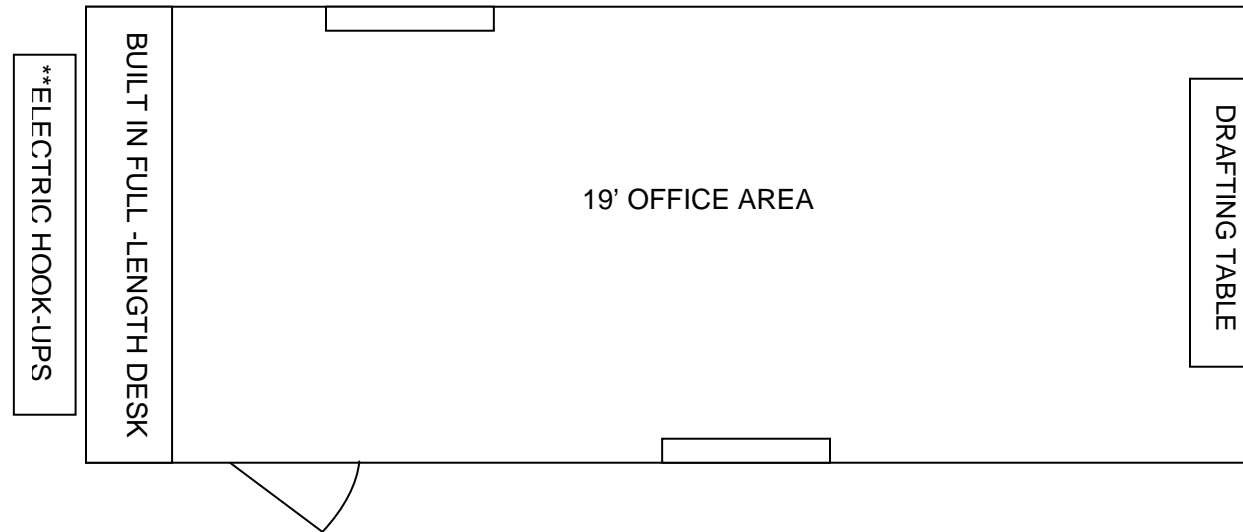

CALL TODAY TO SCHEDULE DELIVERY

800-759-4459

20' OFFICE CONTAINER

- Ground Level - No Set-up Needed
- Central Heating & Cooling
- Commercial Flooring
- Commercial Steel Entry Door w/ Deadbolt
- Computer & Phone Hook-ups
- Drafting Table & Built-in Desk